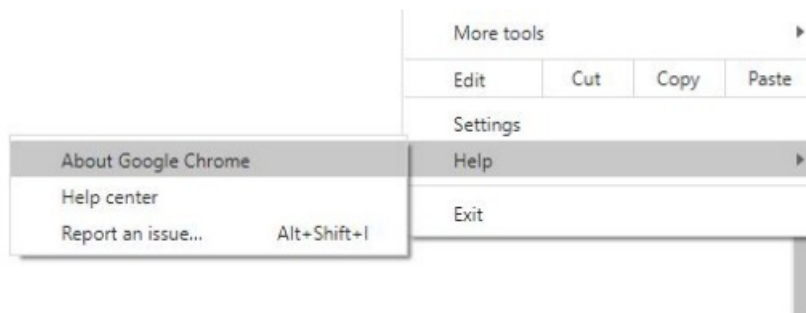

How to Update your version of Google Chrome

Last Modified on 09/21/2022 7:54 pm EDT

ANYTIME After Hours

How to update your version of Google Chrome

Our platform works best on the most updated version of Google Chrome. Follow the instructions below to update your Google Chrome browser to prevent any future issues.

1. Click the three dots in the top right corner of the browser.

2. Select help and then click about Google Chrome.