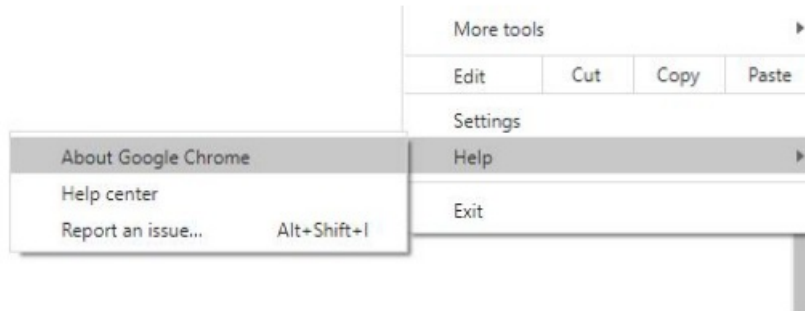

How to Update Google Chrome

Last Modified on 10/18/2023 11:40 am EDT

How to check your version of Google Chrome

1. Click the three dots in the top right corner of the browser.

2. Select help and then click about Google Chrome.