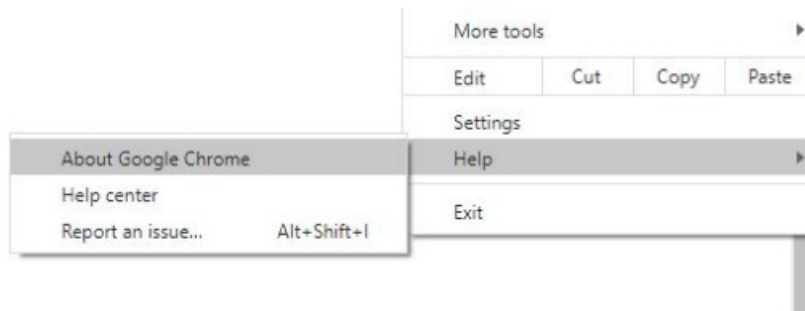

How to Update Google Chrome

Last Modified on 06/28/2021 10:55 am EDT

How to check your version of Google Chrome

1. Click the three dots in the top right corner of the browser.

2. Select help and then click about Google Chrome.