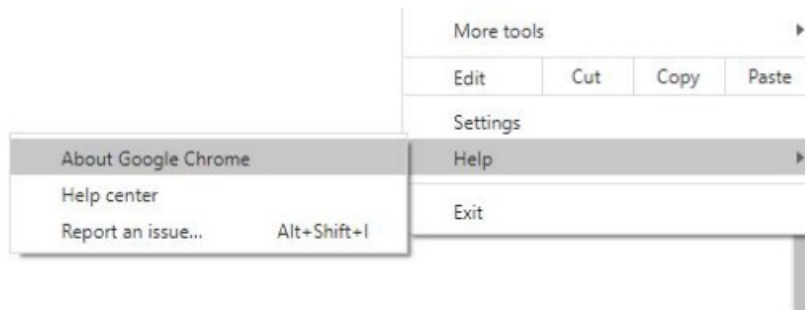

## How to check your version of Google Chrome

1. Click the three dots in the top right corner of the browser.

2. Select help and then click about Google Chrome.

3. View the version of Chrome and update if needed.